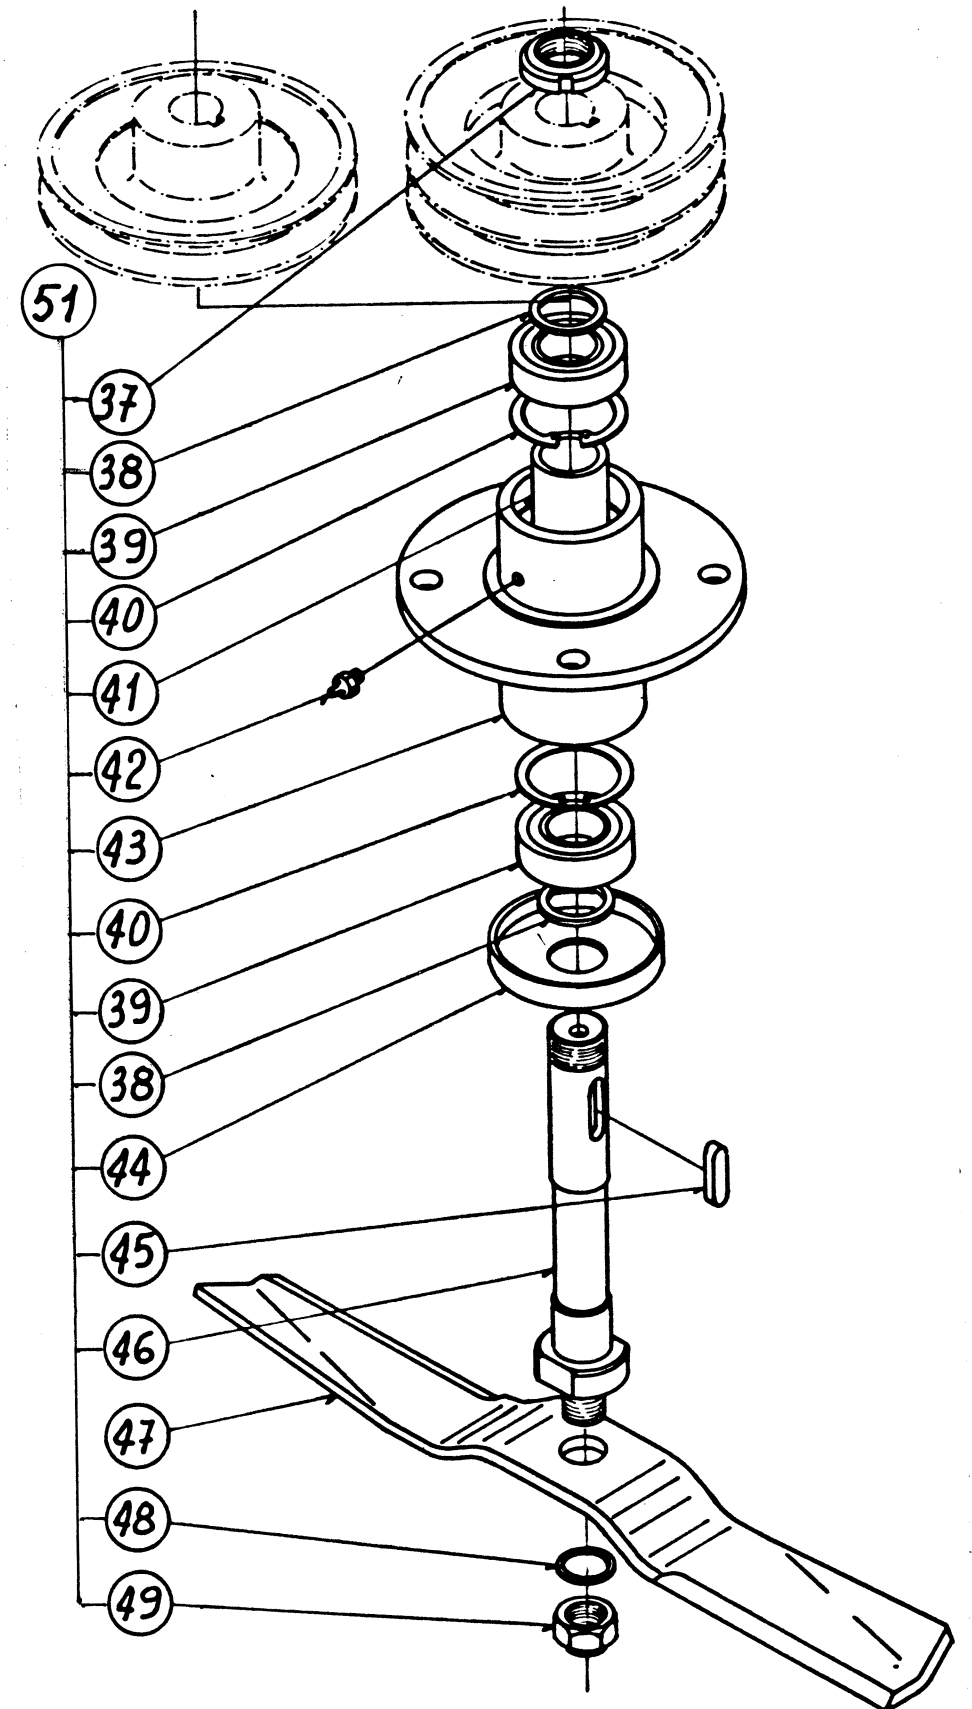

TC-F: SUPPORTO COLTELLO - BLADE SUPPORT
SUPPORT DE LAME - KLINGENHALTER